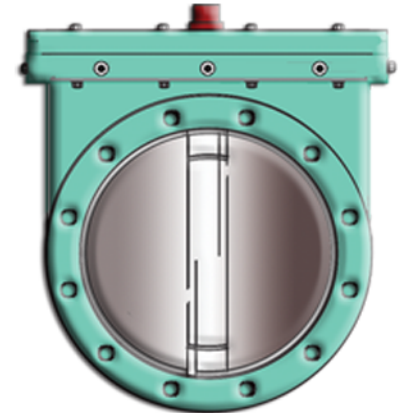

OCCLUDE

877-622-5833 • occlude.com

Dylan Cartridge Valve "DCV" Front View of butterfly cartridge repair or replacement under pressure.

DCV Butterfly Cartridge

DCV Removable Cartridge
Temporary Bonnet

Butterfly Valve
cartridge loaded
into bonnet

DCV Temporary Bonnet
mounted on valve body
with butterfly cartridge
inside, is lowered in place
without a shut down.

DCV butterfly cartridge
in and ready for gear box.

DCV repaired & back in service

DCV Valve Body